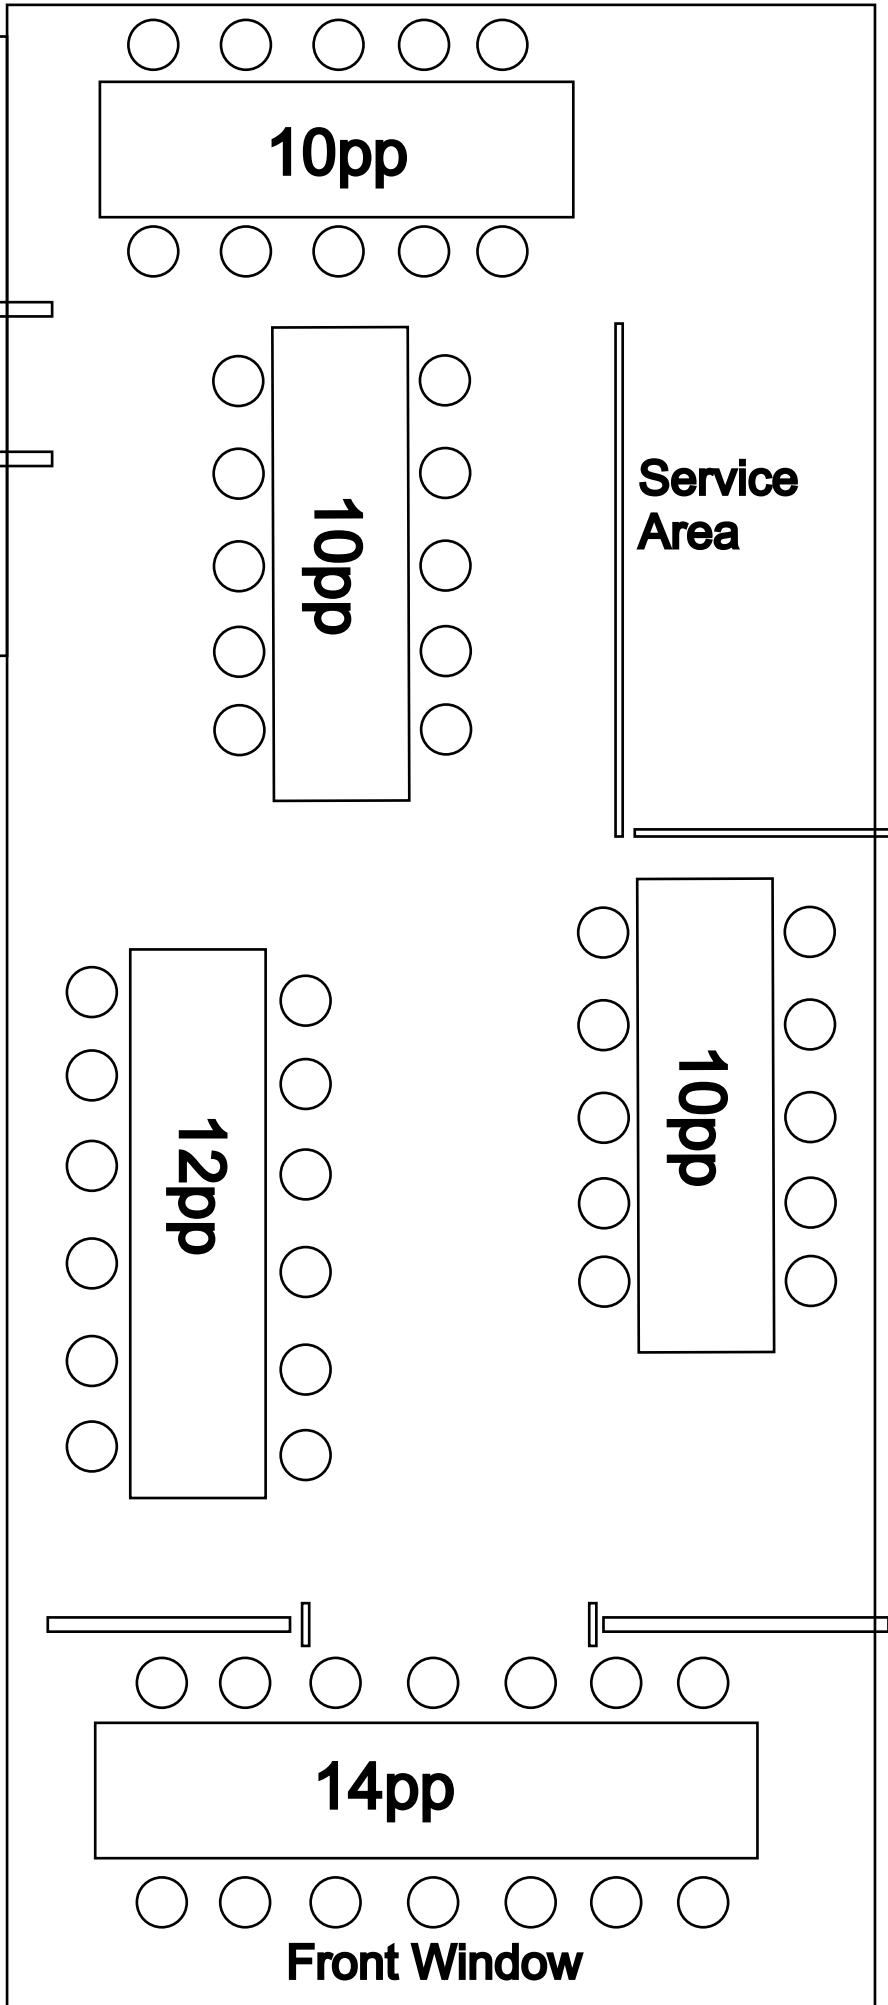

Sunroom

Back Window

White Fox Inn Dining Room Table Layout

Seating Max - 80pp
Maximum Seating marked on each table.